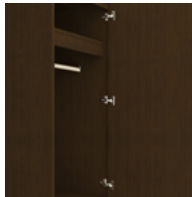

Door Hinges

100° self-closing, kitchen-grade Blum® Euro Hinges provide a smooth motion.